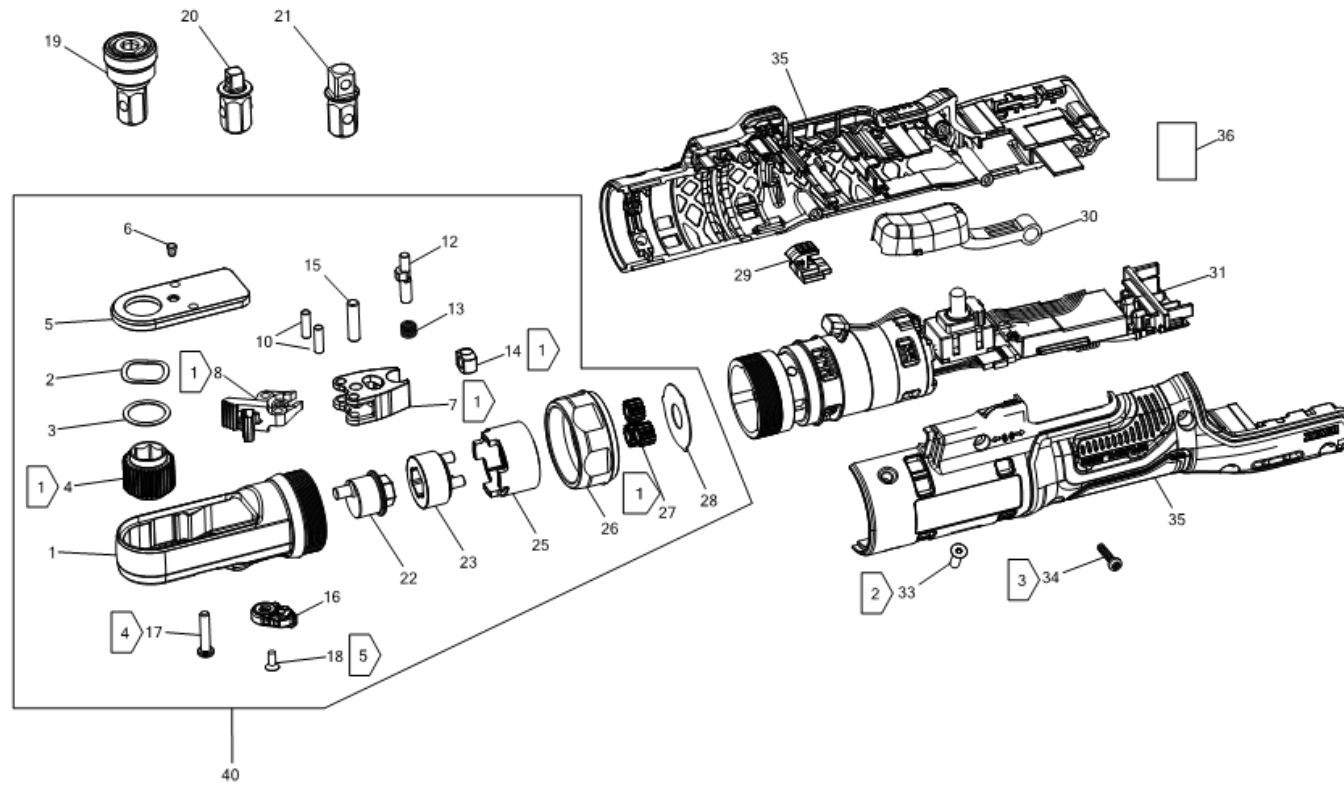

DCF500N RATCHET 1

1. ADD GREASE 34138513-00
2. TORQUE TO 1.0 ± 0.1 Nm
3. TORQUE TO 0.7 ± 0.1 Nm
4. TORQUE TO 3.1 ± 0.2 Nm
5. TORQUE TO 1.8 ± 0.1 Nm

Parts List DCF500N RATCHET 1

Item	Part Number	Qty	Part Description	General Description	Other Info	Repair Inst	Markets
1	NA552068	1	HEAD SA			No	XJ
2	NA121529	1	SPRING			No	XJ
3	NA121530	1	WASHER			No	XJ
4	N770235	1	GEAR			No	XJ
5	N934984	1	PLATE			No	XJ
6	NA121531	1	HEAD			No	XJ
7	N770428	1	LINK			No	XJ
8	NA533807	1	PAWL			No	XJ
10	NA007449	2	PIN			No	XJ
12	NA103435	1	CAM			No	XJ
13	NA121532	1	SPRING			No	XJ
14	N770429	1	BUSHING			No	XJ
15	NA084956	1	PIN			No	XJ
16	NA000528	1	SWITCH			No	XJ
17	NA121546	2	SCREW			No	XJ
18	NA121526	1	SCREW			No	XJ
19	NA142594	1	CHANGE LEVER SA			No	XJ
20	N920411	1	DRIVER	1/4"	1/4"	No	XJ
21	N925288	1	DRIVER	3/8"	3/8"	No	XJ
22	N769501	1	CRANKSHAFT			No	XJ
23	NA328719	1	CARRIER SA			No	XJ
25	N769502	1	INTERGEAR			No	XJ
26	N774939	1	NUT			No	XJ
27	NA153966	3	RATCHET			No	XJ
28	N820701	1	PLATE			No	XJ
29	N878614	1	LOCK			No	XJ
30	N720556	1	TRIGGER			No	XJ
31	NA531991	1	MOTOR & SWITCH SA			No	XJ
33	N891761	4	SCREW			No	XJ
34	N463678	5	SCREW			No	XJ
35	NA120321	1	HOUSING SA			No	XJ
36	NA091972	1	LABEL			No	XJ

Parts List DCF500N RATCHET 1

Item	Part Number	Qty	Part Description	General Description	Other Info	Repair Inst	Markets
40	NA533804	1	HEAD SA			No	XJ
821	NA086900	1	RATING LABEL			No	XJ